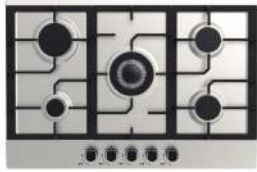

Estufa a Gas
Selectron Capri 30 |
30" | Empotrable | 5
Quemadores | Acero
USD 139.97 ~~USD~~
~~199.97~~